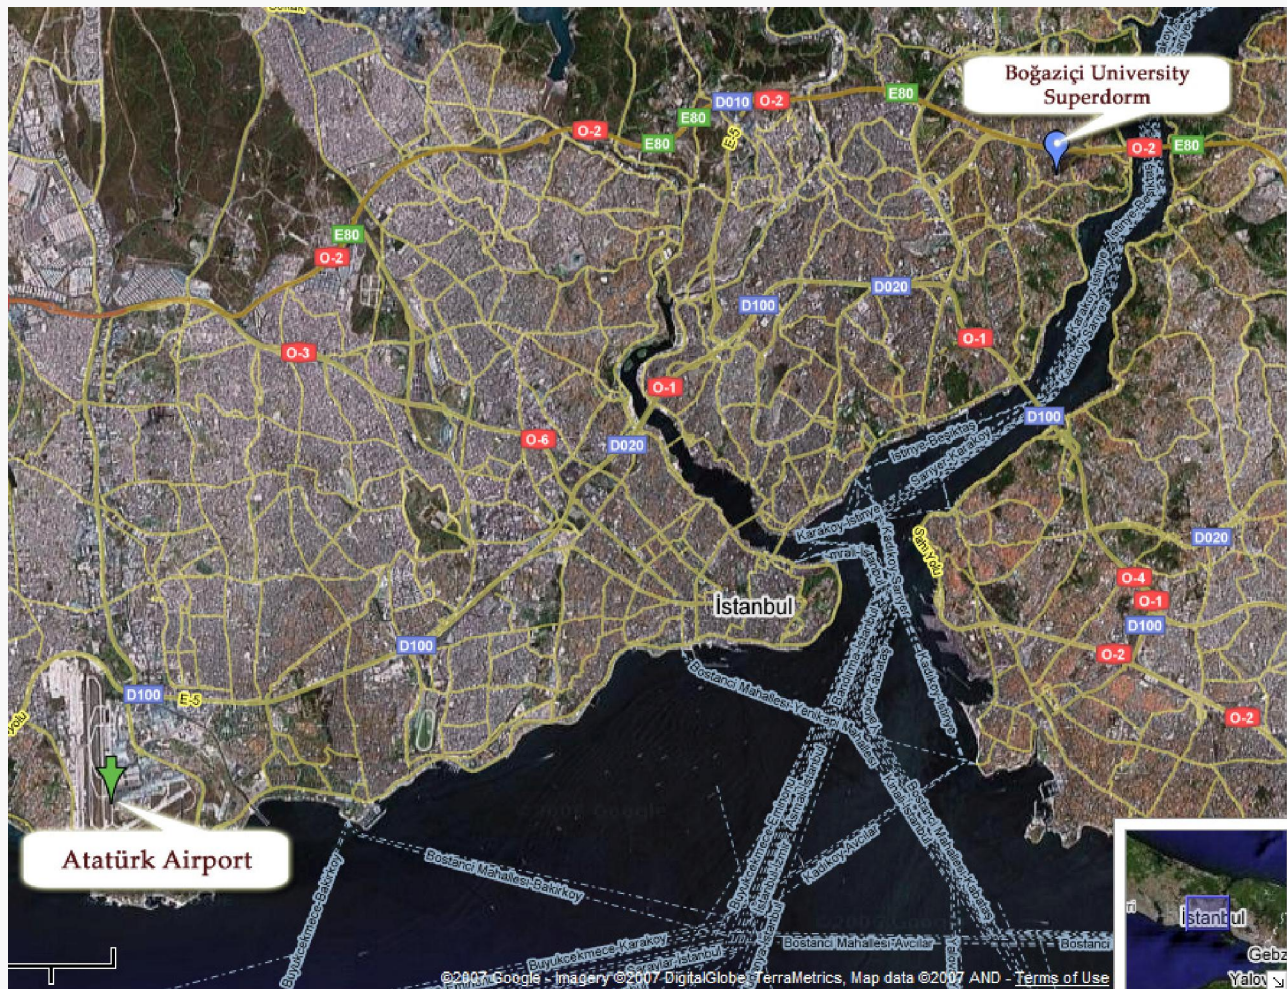

How to get from Atatürk International Airport to Bogazici Superdorm

Map 1 – Includes both the airport and the dorm region

Map 2 – Idem with more details

Map 3 – Includes a closer look at the dorm quarters

Map 1

Map 2

Map 3